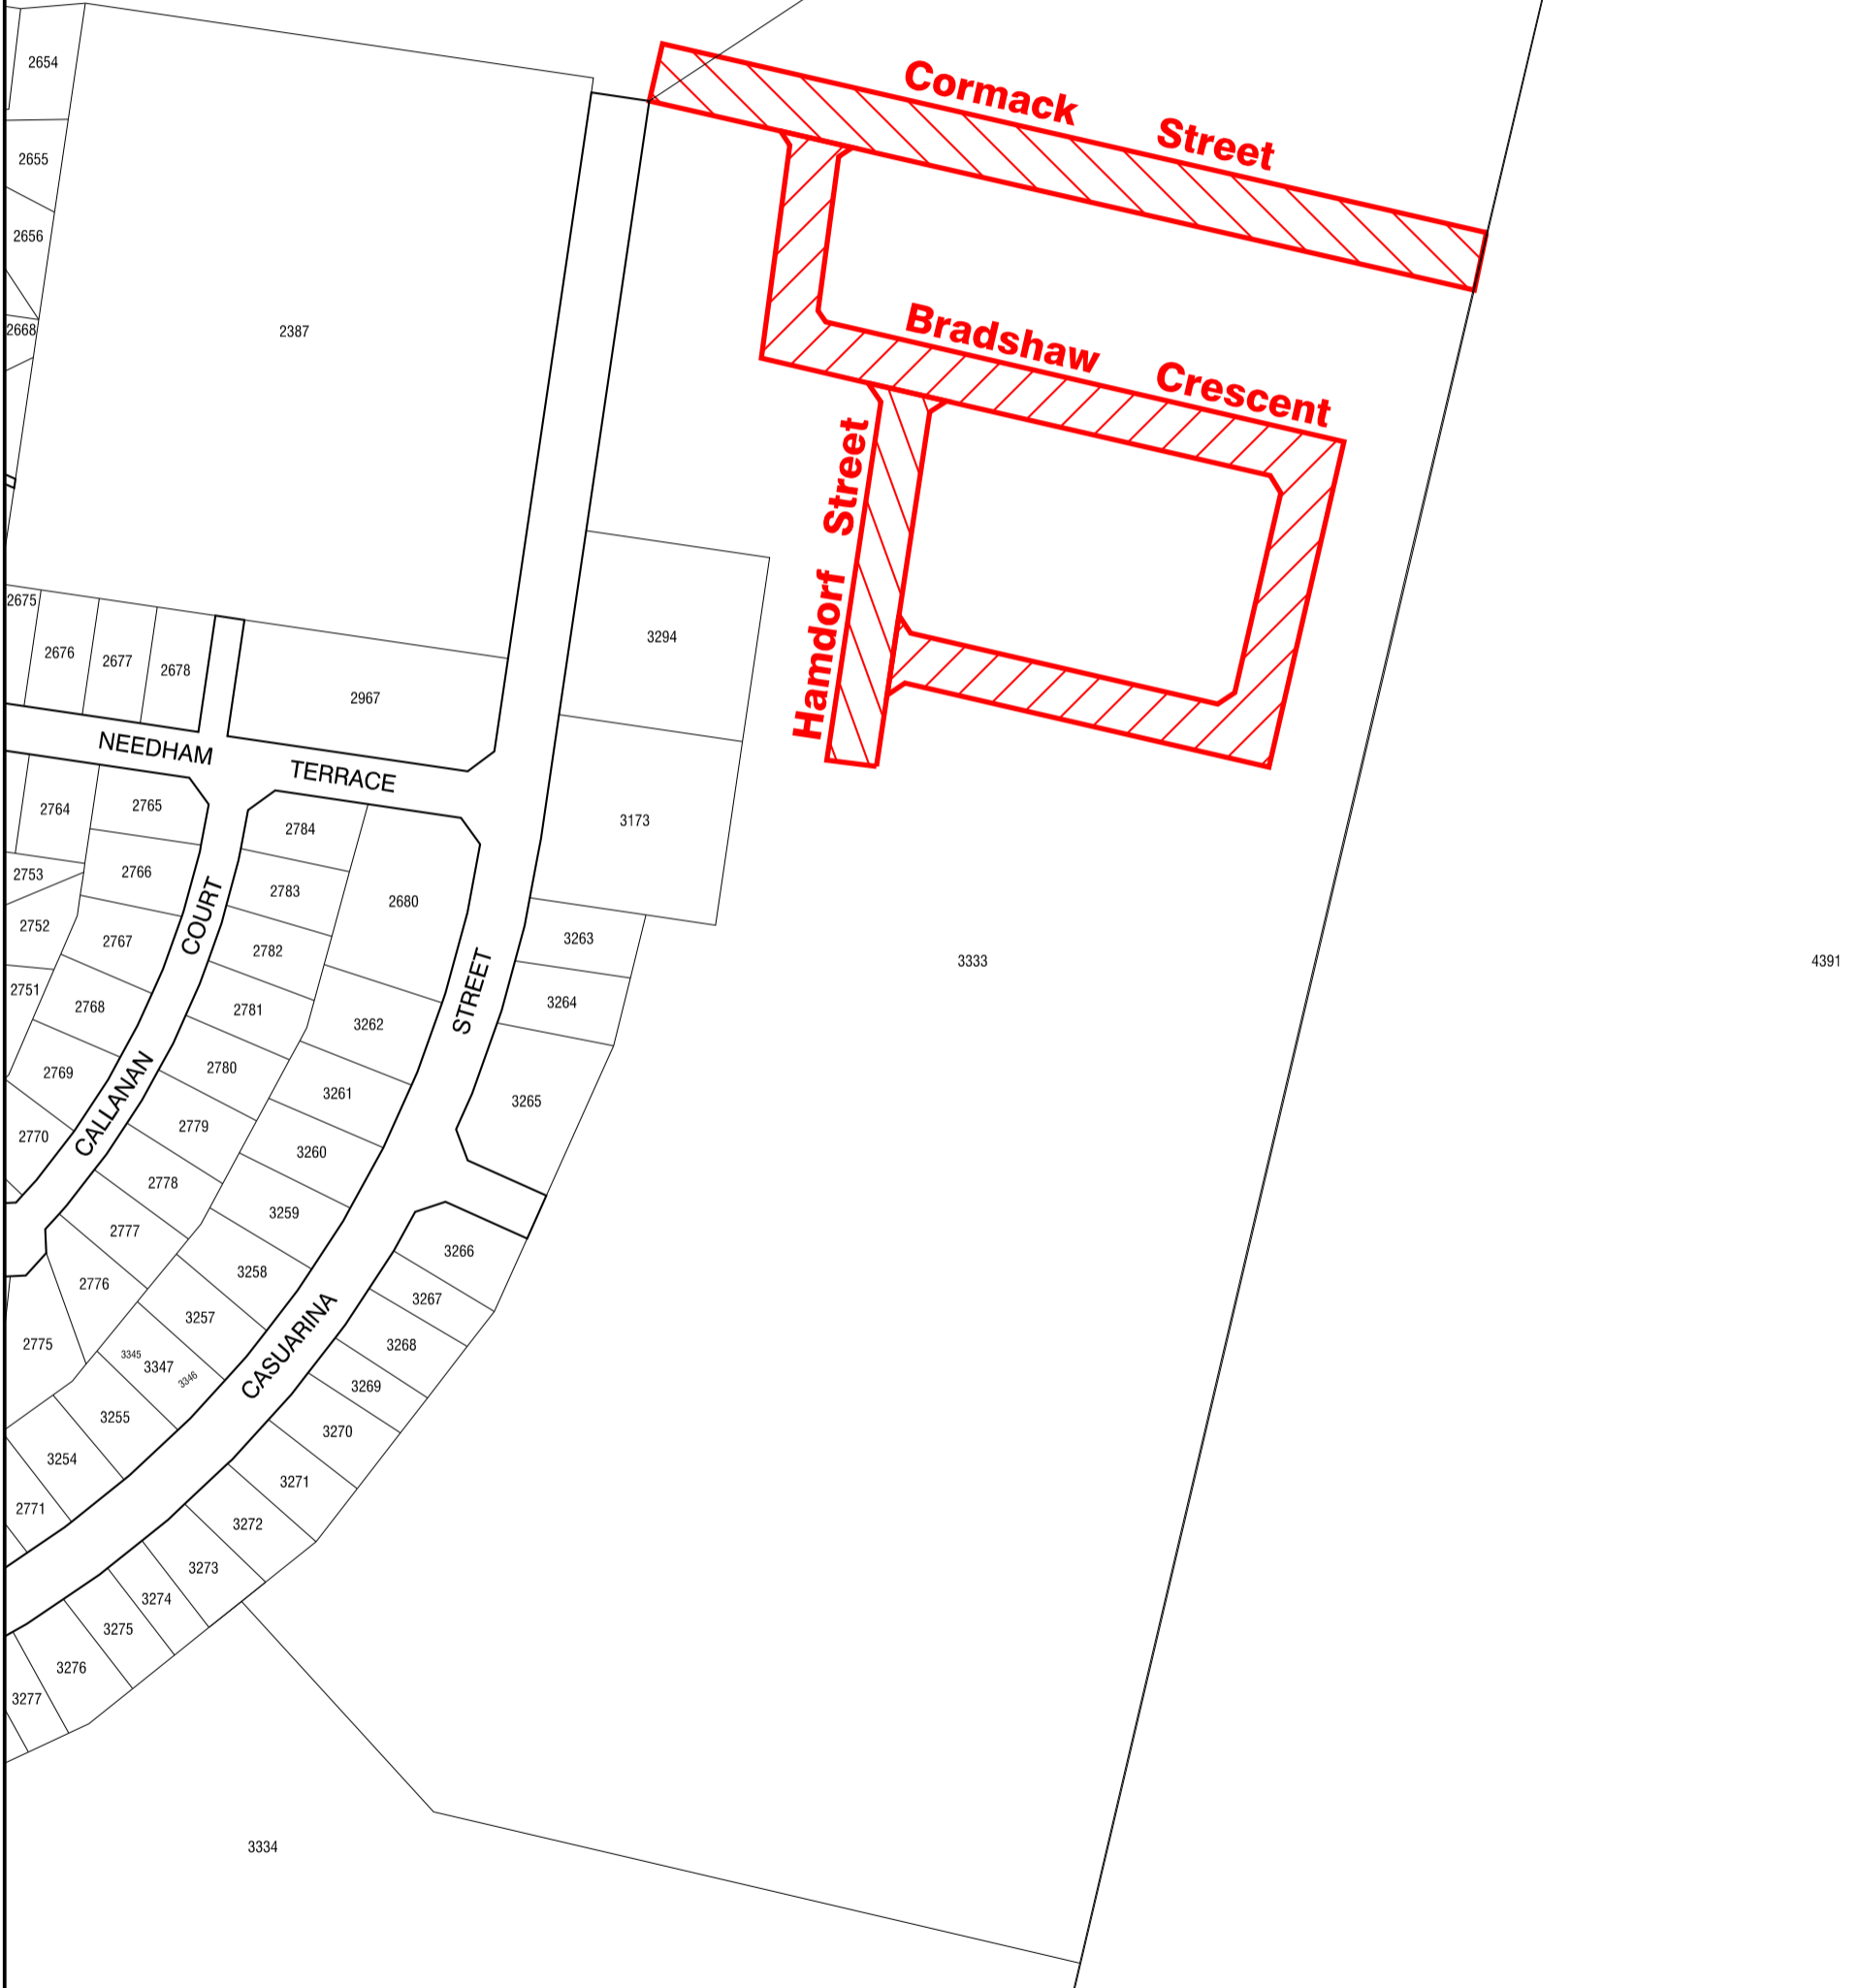

3010

Department of Lands, Planning and the Environment

Naming of Roads - Katherine East Town of Katherine

CERTIFIED CORRECT :

C. Blundy
SURVEYOR-GENERAL

30 July 2015

DATE

CP5509